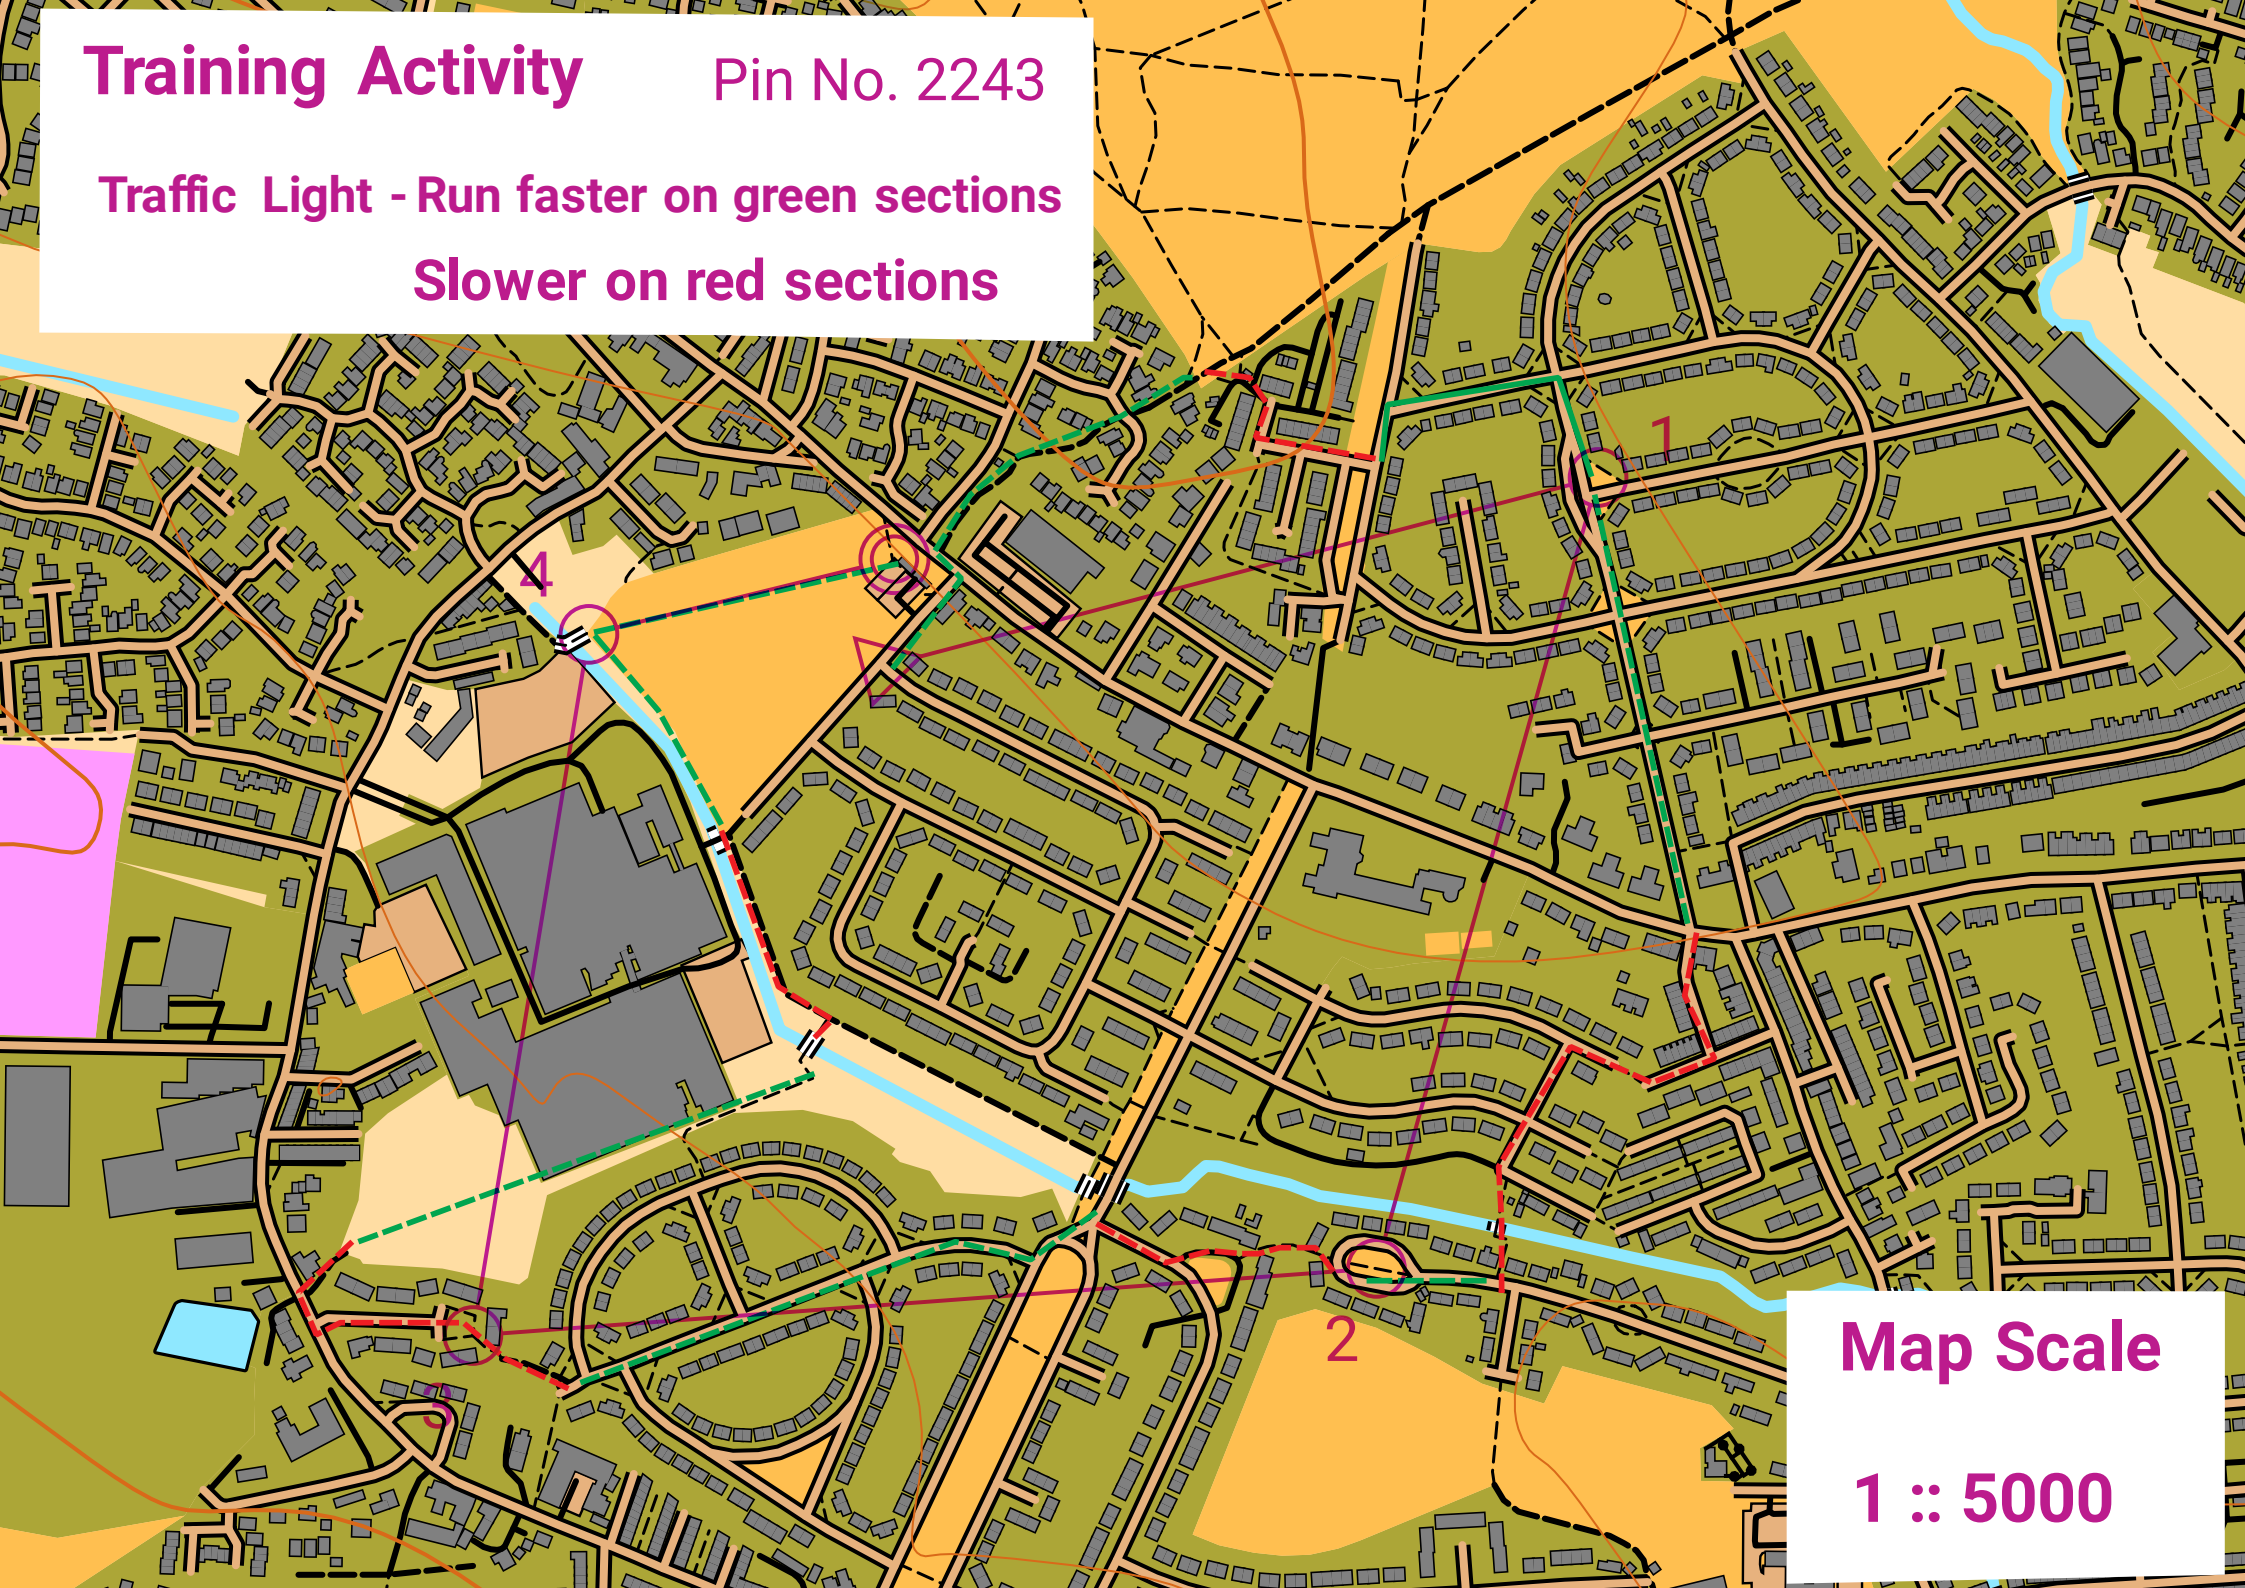

# Training Activity Pin No. 2243

Traffic Light - Run faster on green sections  
Slower on red sections

Map Scale

1 :: 5000